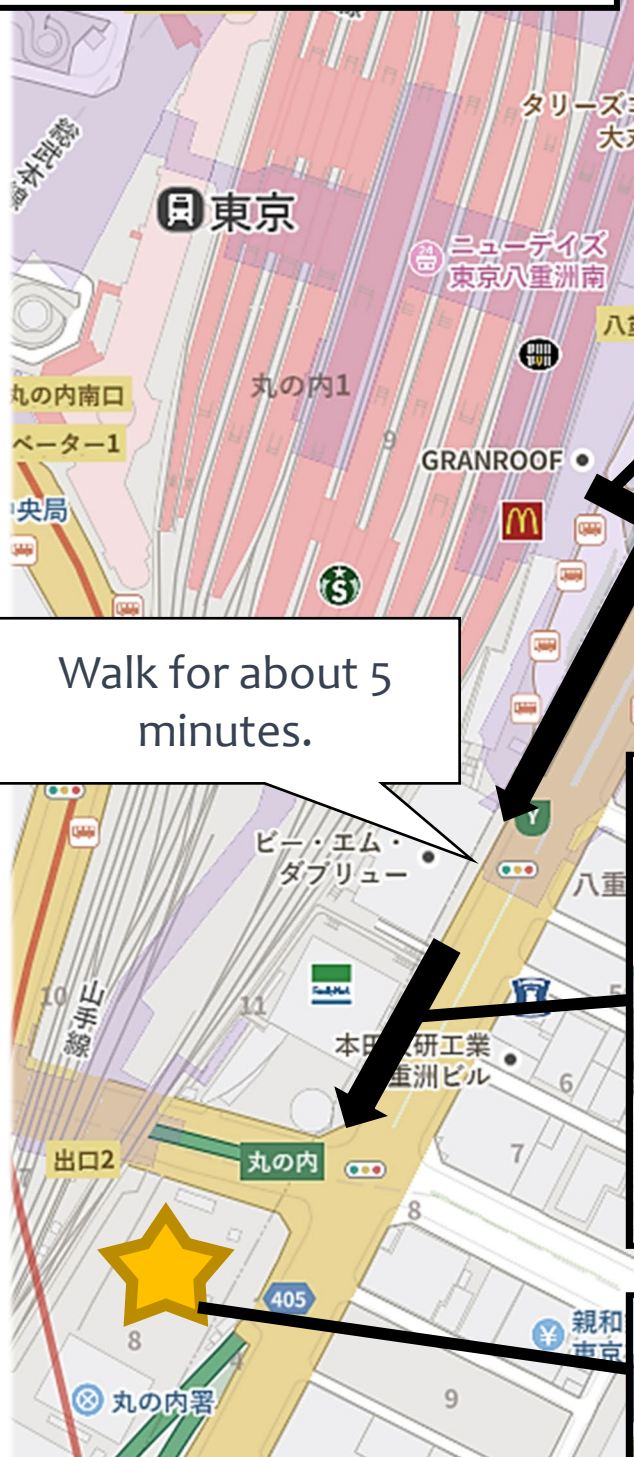

Directions to Tokyo Station Kajibashi Parking

Coming out of Yaesu South Exit, proceed to the right-hand side.

Walk for about 5 minutes.

【Meeting time】 9:45 a.m
 【Departure time】 10:00 a.m
 【Emergency contact】 Ikeda
 TEL: 080-5374-9475