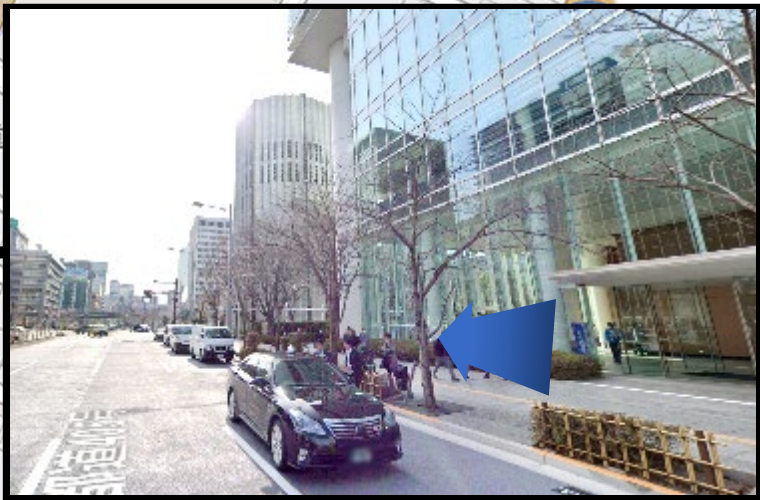

Directions to Tokyo Station Kajibashi Parking

Coming out of Yaesu South Exit, proceed to the right-hand side.

Walk for about 5 minutes.

【Meeting time】 9:45 a.m
 【Departure time】 10:00 a.m
 【Emergency contact】 Ikeda
 TEL: 080-5374-9475